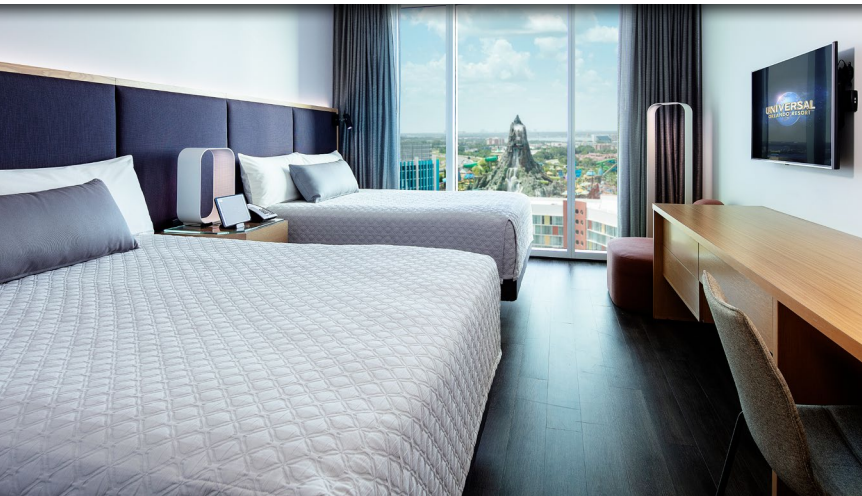

# UNIVERSAL'S AVENTURA HOTEL

Meetings & Events

Universal's Aventura Hotel lets you experience a fresh and fun way to stay, in a space that fits your style. This sleek and stylish hotel offers contemporary and modern touches to greet attendees after their programs. Steps away from the destination's other meeting and event venues, it's the ideal hotel for rooms-only programs.

## ACCOMODATIONS

- 600 guest rooms, including suites and standard rooms
- In-room tablet used to control many of the room's features

### Double Queen Standard Room: